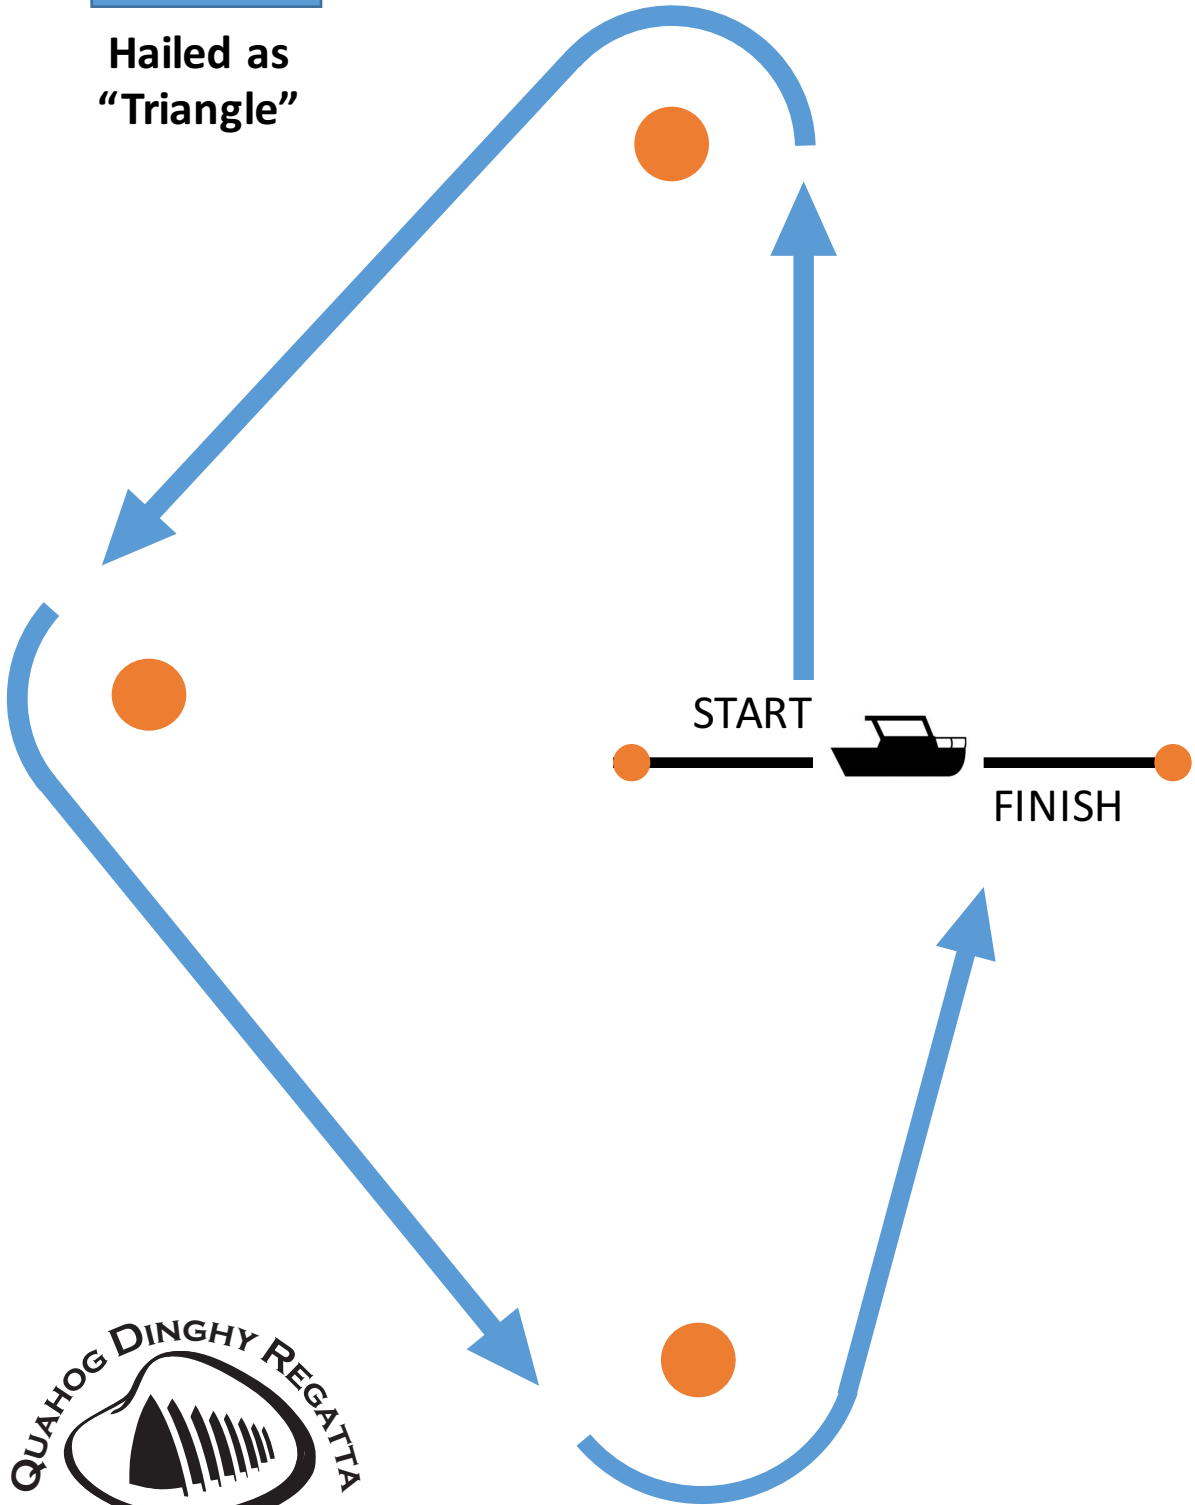

# Classes & Class Flag designations (ICS)

International 110

1.

RS Aero

2.

LASER

3.

Hailed as  
"Windward  
Leeward"

Hailed as  
"Triangle"

TWL

Hailed as  
"Triangle Windward  
Leward"

BRISTOL YACHT CLUB 2017

Hailed as  
"Windward Finish"