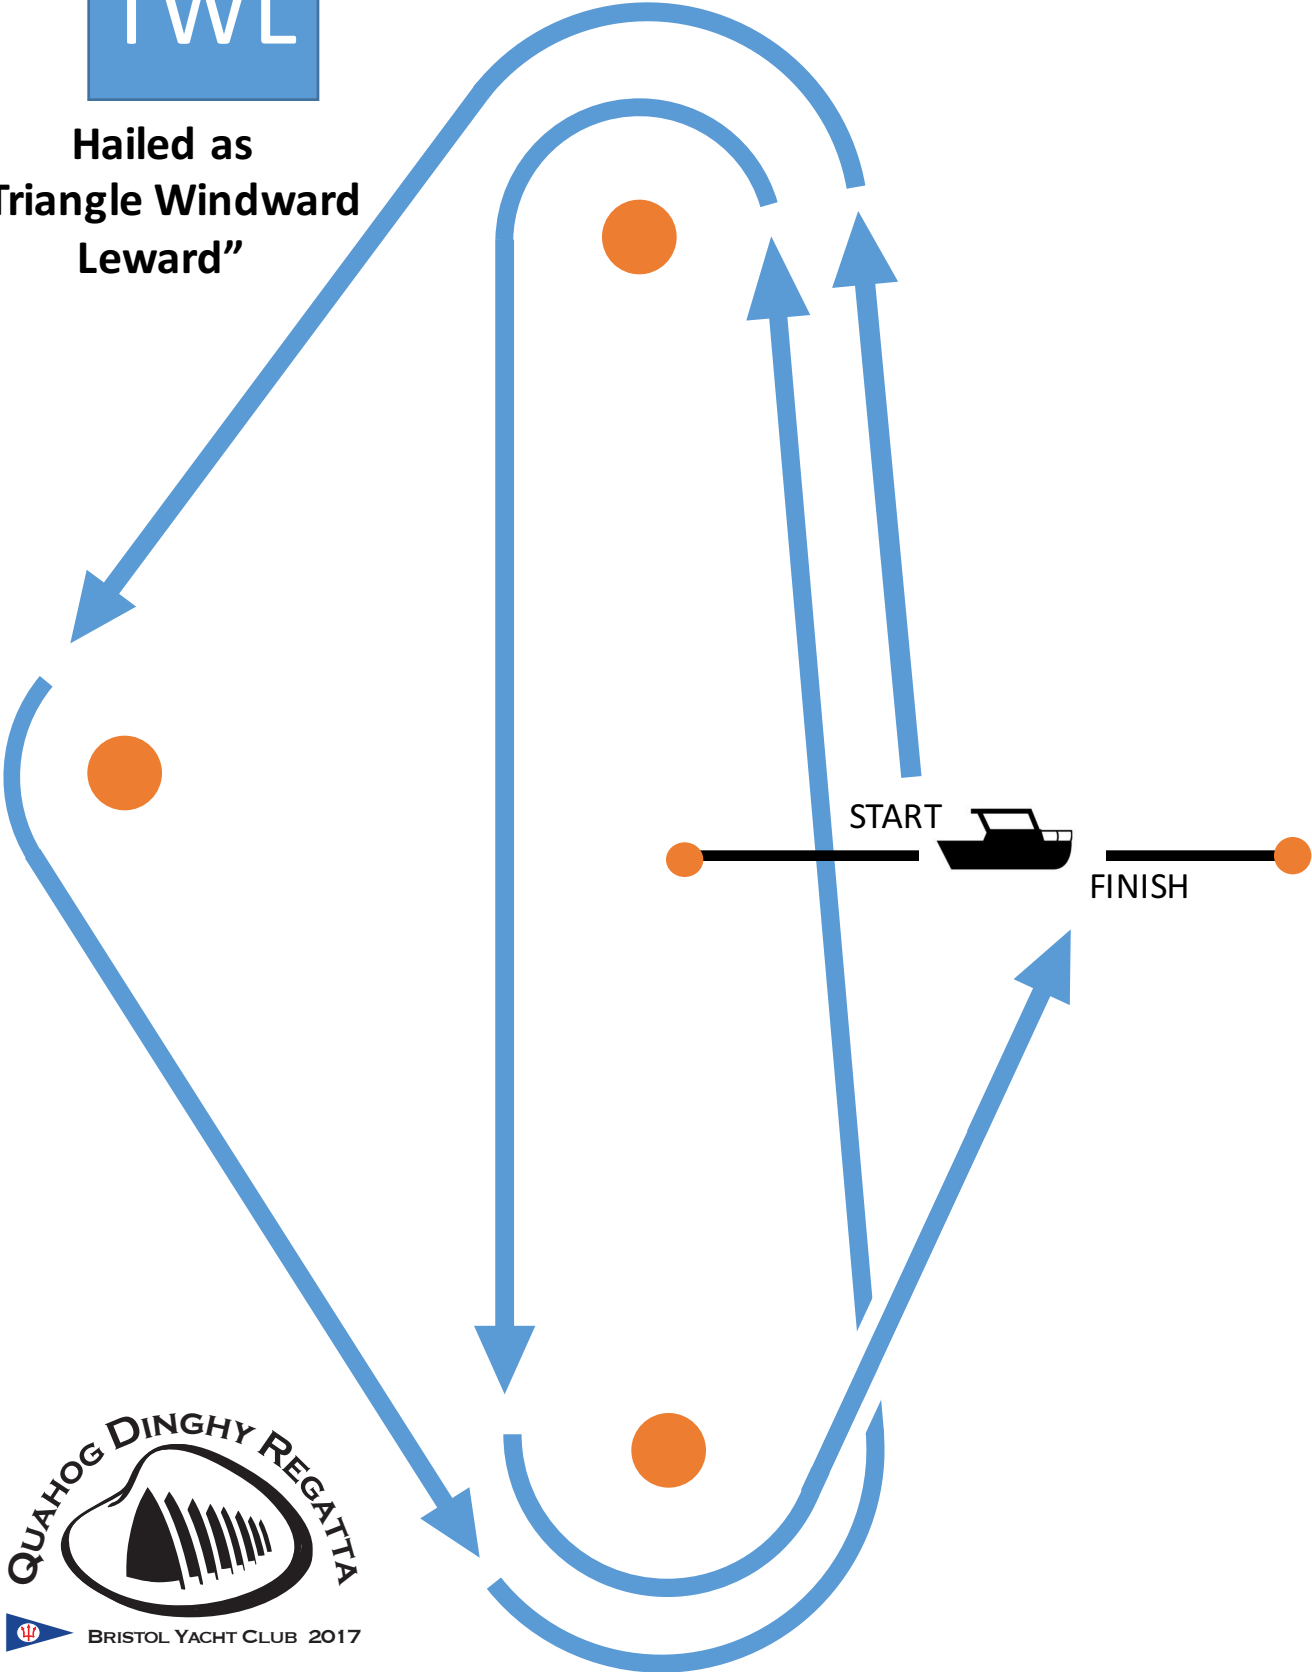

# Classes & Class Flag designations (ICS)

International 110

1.

RS Aero

2.

LASER

3.

Hailed as  
"Windward  
Leeward"

Hailed as  
"Triangle"

TWL

Hailed as  
"Triangle Windward  
Leward"

BRISTOL YACHT CLUB 2017

Hailed as  
"Windward Finish"