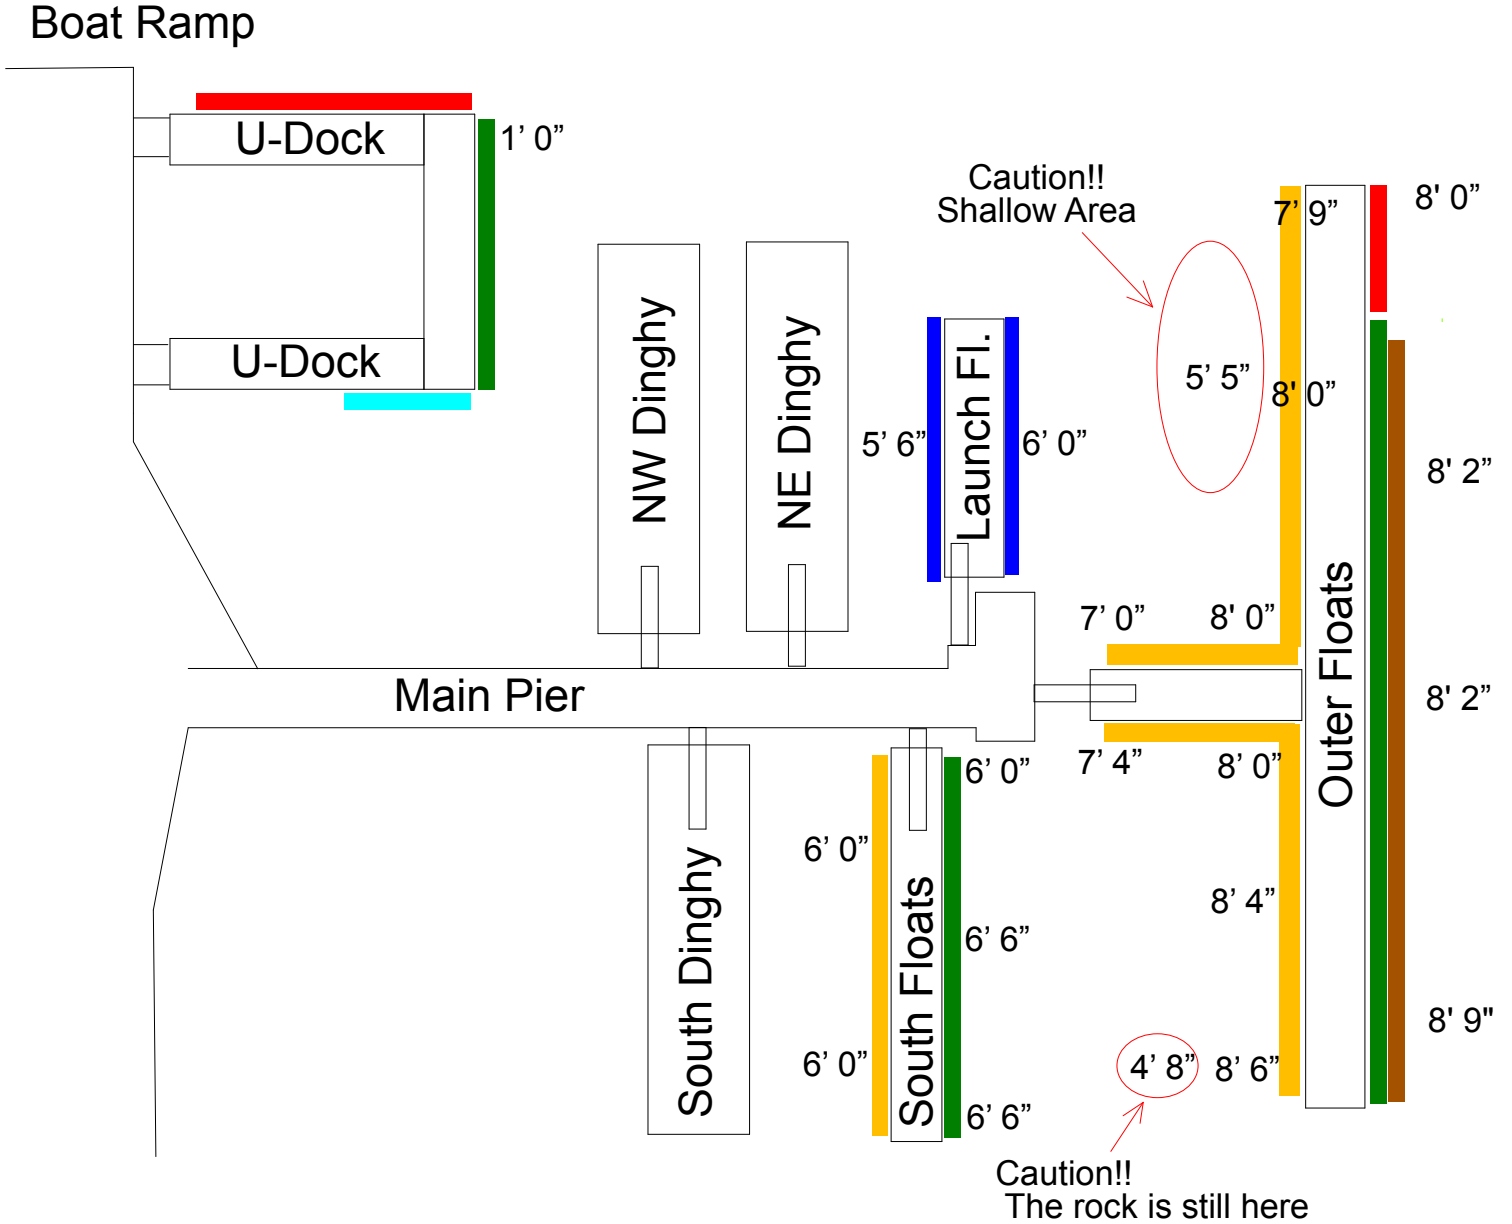

Docking at BYC

- Only members may dock at BYC
- If in doubt, ask the dock staff (VHF68)
- Water Depth Datum MLLW

- █ Load & unload only (5 Mins)
- █ Short Term Docking Only (ask dock staff)
- █ No docking Wed. after 1400 on race nights
- █ Long Term docking (reservation only)
- █ Club owned boats only
- █ Visiting Dinghies